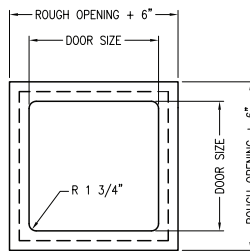

- Perfect for retail, hotels and restaurants
- A great solution for commercial office space
- Meets design needs for all upscale installations

Drop-in Access Panel -
Typ. Panel Elevations

Drop-in Access Panel - Side View (Single/Double
stud installation)

Door Size		Ceiling Opening Size		Weight Per Door	
Inches	mm	Inches	mm	Lbs.	Kg.
12 x 12	305 x 305	18 x 18	457 x 457	9.0	4.09
18 x 18	457 x 457	24 x 24	610 x 610	11	5.0
24 x 24	610 x 610	30 x 30	762 x 762	16	7.27