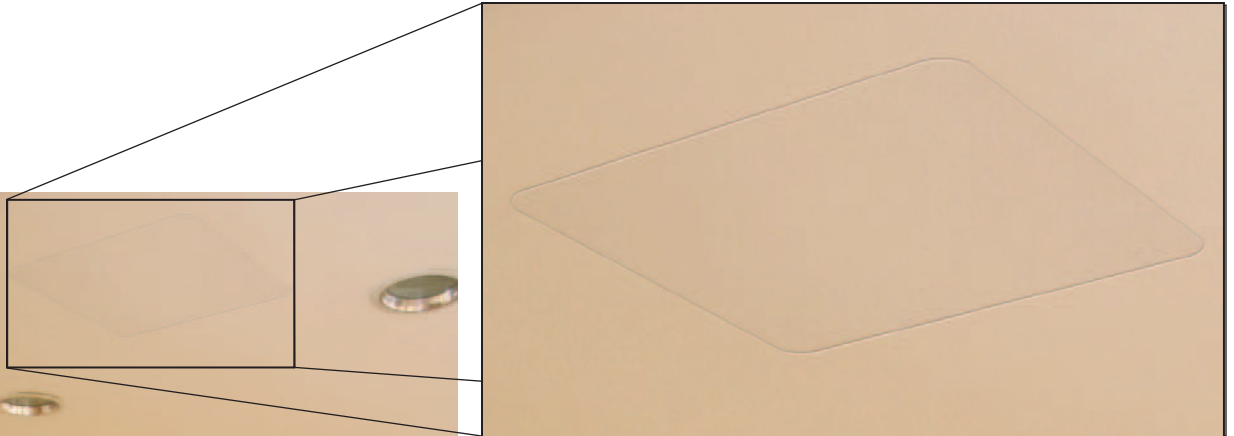

FG Glass Fiber Reinforced Gypsum Ceiling Access Door

Karp's new FG glass fiber reinforced gypsum access doors blend seamlessly into drywall ceilings, providing unobstructed access and satisfying upscale design installation requirements.

- Perfect for retail, hotels and restaurants
- A great solution for commercial office space
- Meets design needs for all upscale installations

Drop-in Access Panel -
Typ. Panel Elevations

Drop-in Access Panel - Side View (Single/Double
stud installation)