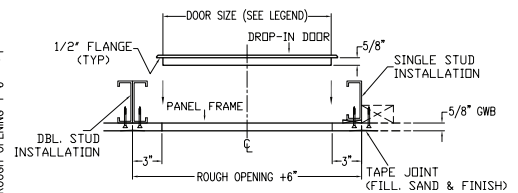

Drop-in Access Panel - Side View (Single/Double
stud installation)

Door Size		Ceiling Opening Size		Weight Per Door	
Inches	mm	Inches	mm	Lbs.	Kg.
12 x 12	305 x 305	18 x 18	457 x 457	9.0	4.09
18 x 18	457 x 457	24 x 24	610 x 610	11	5.0
24 x 24	610 x 610	30 x 30	762 x 762	16	7.27

Custom sizes available upon request