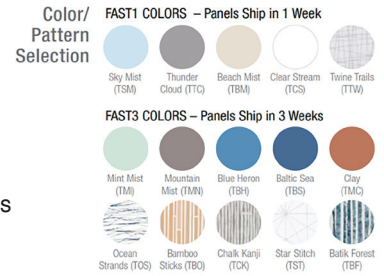

- Acoustical Drywall Visual
- NRC .80 / CAC 46
- Post install patching solutions
- Easier to install than Acoustical Plaster at lower cost
- White finish is included in sustain portfolio
- Install on DGS & SHORTSPAN
- Available in Colors!
- Compatible access doors

INFUSIONS RESILIENT PARTITIONS

- New large format, standard 24" x 96" panel
- Unlike other partition materials, PETG provides long-lasting designer finish
- Panels can be field cut to fit project needs
- 15 new on-trend colors and patterns to replace old offerings
- Panels & hardware in one kit!

INVISACOUSTICS

- Panels install direct-to-deck with options of adhesive, or hardware
- All-in-one fastener for fast install
- .75 NRC
- White, Black, or field paintable options
- 24"x48" panel size for simplicity