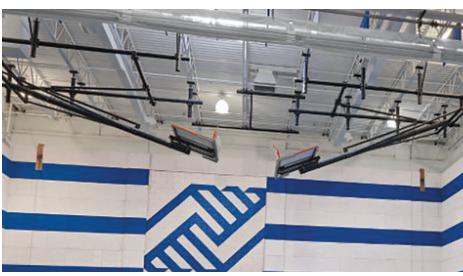

TECTUM DIRECT-ATTACH CEILINGS & WALLS

- Offered in square lay-in/tegular to drop in grid, direct attached walls & ceilings, as well as panel art design options.
- Durable solution that offers acoustics
- Great retrofit solution for noise reduction
- NRC up to .85
- Variety of made-to-order colors available
- Field painted numerous times without acoustical impact
- Check out "Finale" direct-attach option with factory-applied acoustical infill for ease of added acoustics